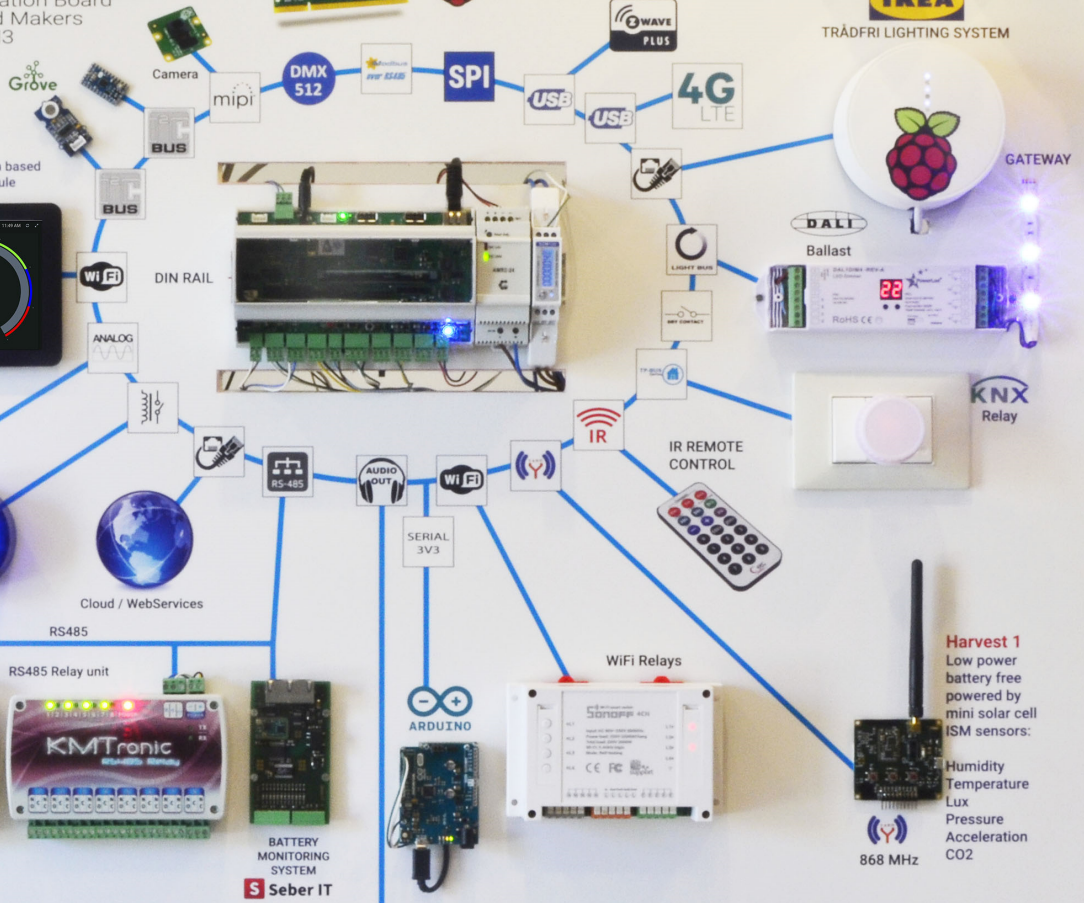

Open O.E.M. Home Automation Board for System Integrators and Makers based on Raspberry Pi CM3

INDUSTRIAL GRADE
QUAD-CORE 64 BIT RASPBERRY PI
COMPUTE MODULE 3 INSIDE

TRÅDFRI LIGHTING SYSTEM

Made in Italy by